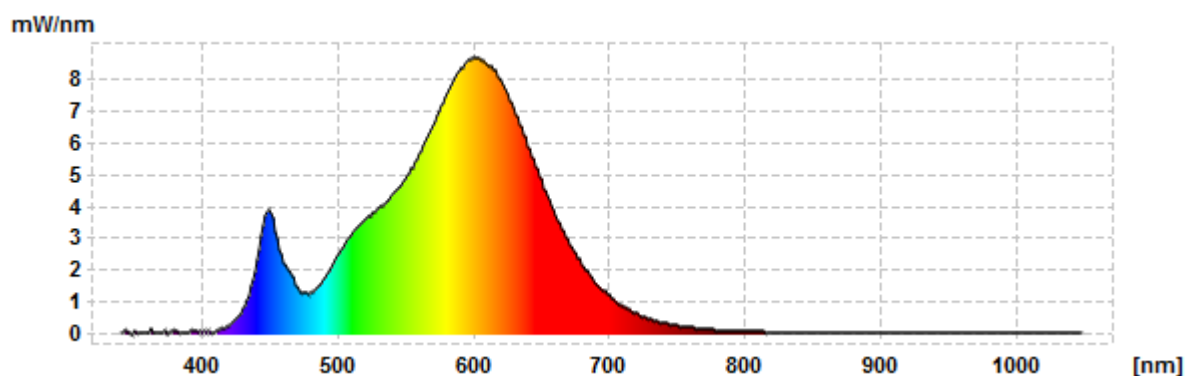

Spectrum Test Report

DEKO-LIGHT
ELEKTRONIK VERTRIEBS GMBH

| | | | |
|---------------------|--------------------------------------|---------------------|-------------|
| Client name: | Deko-Light Elektronik Vertriebs GmbH | Report time: | 2016-12-02 |
| Item No: | 687065 | Model name: | Mirror Lamp |

Results

Spectrum

| CIE 1931 2° observer | | CIE 1964 10° observer | | Color Parameters | |
|----------------------|--------|-----------------------|--------|--------------------------|---------|
| x | 0.4506 | x | 0.4573 | CCT [k] | 2810 |
| y | 0.4075 | y | 0.4022 | Chromaticity Error | 0.004 |
| u' | 0.2579 | u' | 0.2646 | Color Peak | 601.19 |
| v' | 0.5248 | v' | 0.5237 | Color Peak Value | 8.68 |
| | | | | Color Dominant | 583.8 |
| | | | | Radiometric | 1.2034 |
| Rendering Indices | | Ra | 80.0 | | |
| R1 | 77.9 | R8 | 53.1 | | |
| R2 | 89.5 | R9 | -4.0 | Electrical Parameters | |
| R3 | 95.7 | R10 | 76.8 | Luminous [lm] | 400.76 |
| R4 | 77.5 | R11 | 76.6 | Luminous Efficacy [lm/W] | 52.1826 |
| R5 | 78.2 | R12 | 71.0 | Power [W] | 7,68 |
| R6 | 87.7 | R13 | 80.5 | Current [A] | 0.64 |
| R7 | 80.2 | R14 | 98.3 | Voltage [V] | 12 |