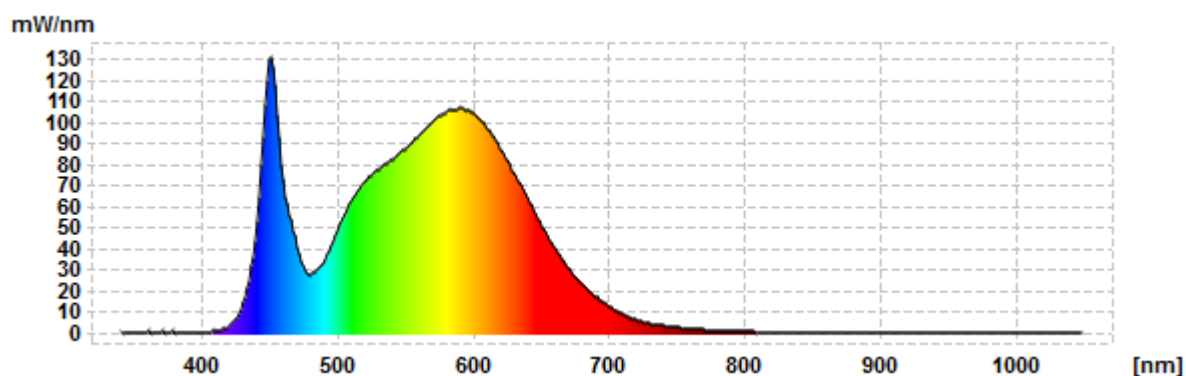

Results

Spectrum

| CIE 1931 2° observer | | CIE 1964 10° observer | | Color Parameters | |
|----------------------|--------|-----------------------|--------|--------------------------|---------|
| x | 0.3788 | x | 0.3854 | CCT [k] | 4064 |
| y | 0.3793 | y | 0.3752 | Chromaticity Error | 0.003 |
| u' | 0.2230 | u' | 0.2290 | Color Peak | 450.59 |
| v' | 0.5025 | v' | 0.5016 | Color Peak Value | 131.12 |
| | | | | Color Dominant | 577.9 |
| | | | | Radiometric | 18.3712 |
| Rendering Indices | | Ra | 80.8 | | |
| R1 | 78.5 | R8 | 61.9 | | |
| R2 | 87.2 | R9 | -0.2 | Electrical Parameters | |
| R3 | 93.7 | R10 | 69.5 | Luminous [lm] | 6141.50 |
| R4 | 79.3 | R11 | 77.4 | Luminous Efficacy [lm/W] | 79.9675 |
| R5 | 78.4 | R12 | 55.4 | Power [W] | 76,8 |
| R6 | 81.8 | R13 | 80.5 | Current [A] | 0 |
| R7 | 85.5 | R14 | 96.6 | Voltage [V] | 230 |