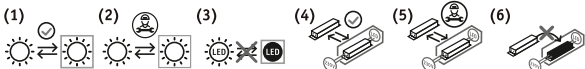

www.paulmann.com/symbols

Bild 1: Ersatzlampe für eine Leuchte

Bild 2: Ersatzlampe für eine Leuchte

Bild 3: Ersatzlampe für eine Leuchte

BG Заменаемост: **(1)** Източникът на светлина или **(4)** производственият уред могат да бъдат заменени от крайния потребител без трайна повреда на лампата. **(2)** Източникът на светлина или **(5)** производственият уред могат да бъдат заменени от електротехник без трайна повреда на лампата. **(3)** Източникът на светлина или **(6)** производственият уред не могат да се заменят, трябва да се смени лампата.

BY Могу́чност замяне: **(1)** Ізвор свьетла ілі **(4)** пoгoнскi урeдaj мoже замяніці крајнi кoрiснiк бeз тראјног oштeчeннjа свьeтiлкe. **(2)** Ізвор свьeтлa ілi **(5)** пoгoнскi урeдaj мoжe замяніці eлeктрiчар бeз тראјног oштeчeннjа свьeтiлкe. **(3)** Ізвор свьeтлa ілi **(6)** пoгoнскi урeдaj нe мoжe сe замяніці, свьeтiлкa сe мoра замяніці.

Bild 4: Ersatzlampe für eine Leuchte

Bild 5: Ersatzlampe für eine Leuchte

Bild 6: Ersatzlampe für eine Leuchte

Bild 7: Ersatzlampe für eine Leuchte

Bild 8: Ersatzlampe für eine Leuchte

Bild 9: Ersatzlampe für eine Leuchte

Bild 10: Ersatzlampe für eine Leuchte

Bild 11: Ersatzlampe für eine Leuchte

Bild 12: Ersatzlampe für eine Leuchte

Bild 13: Ersatzlampe für eine Leuchte

Bild 14: Ersatzlampe für eine Leuchte

Bild 15: Ersatzlampe für eine Leuchte

Bild 16: Ersatzlampe für eine Leuchte

Bild 17: Ersatzlampe für eine Leuchte

Bild 18: Ersatzlampe für eine Leuchte

Bild 19: Ersatzlampe für eine Leuchte

Bild 20: Ersatzlampe für eine Leuchte

Bild 21: Ersatzlampe für eine Leuchte

Bild 22: Ersatzlampe für eine Leuchte

Bild 23: Ersatzlampe für eine Leuchte

Bild 24: Ersatzlampe für eine Leuchte

Bild 25: Ersatzlampe für eine Leuchte

Bild 26: Ersatzlampe für eine Leuchte

Bild 27: Ersatzlampe für eine Leuchte

Bild 28: Ersatzlampe für eine Leuchte

Bild 29: Ersatzlampe für eine Leuchte

Bild 30: Ersatzlampe für eine Leuchte

Bild 31: Ersatzlampe für eine Leuchte

Bild 32: Ersatzlampe für eine Leuchte

Bild 33: Ersatzlampe für eine Leuchte

Bild 34: Ersatzlampe für eine Leuchte

Bild 35: Ersatzlampe für eine Leuchte

Bild 36: Ersatzlampe für eine Leuchte

Bild 37: Ersatzlampe für eine Leuchte

Bild 38: Ersatzlampe für eine Leuchte

Bild 39: Ersatzlampe für eine Leuchte

Bild 40: Ersatzlampe für eine Leuchte

Bild 41: Ersatzlampe für eine Leuchte

Bild 42: Ersatzlampe für eine Leuchte

Bild 43: Ersatzlampe für eine Leuchte

Bild 44: Ersatzlampe für eine Leuchte

Bild 45: Ersatzlampe für eine Leuchte

Bild 46: Ersatzlampe für eine Leuchte

Bild 47: Ersatzlampe für eine Leuchte

Bild 48: Ersatzlampe für eine Leuchte

Bild 49: Ersatzlampe für eine Leuchte

Bild 50: Ersatzlampe für eine Leuchte

Bild 51: Ersatzlampe für eine Leuchte

Bild 52: Ersatzlampe für eine Leuchte

Bild 53: Ersatzlampe für eine Leuchte

Bild 54: Ersatzlampe für eine Leuchte

Bild 55: Ersatzlampe für eine Leuchte

Bild 56: Ersatzlampe für eine Leuchte

Bild 57: Ersatzlampe für eine Leuchte

Bild 58: Ersatzlampe für eine Leuchte