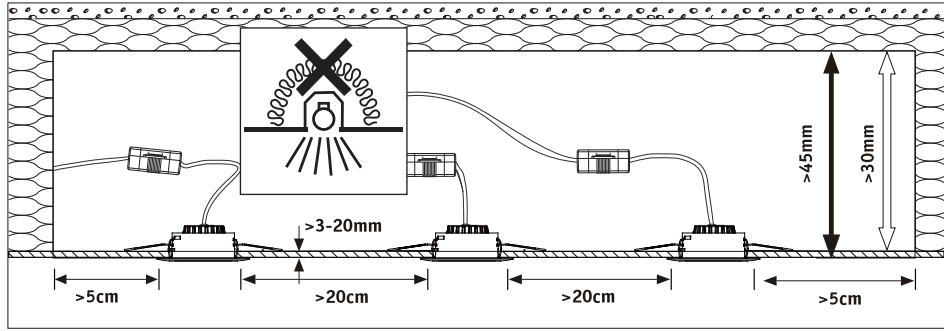

Art.-Nr.: 924.77

(+MA326) PSPU 07/22

3x                      6x

 Preset preset brightness (original preset brightness = max. brightness)	 Max. max. brightness	 brightness to dark	 on 
 Temp. temporary brightness	 Min. min. brightness	 brightness to bright	

• Preset-function •