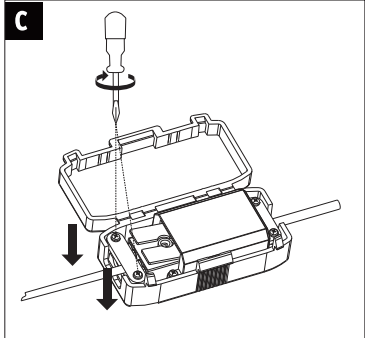

Art.-Nr.: 924.77

(+MA326) PSPU 07/22

3x                      6x

 Preset preset brightness (original preset brightness = max. brightness)	 Max. max. brightness	 brightness to dark	 on 
 Temp. temporary brightness	 Min. min. brightness	 brightness to bright	