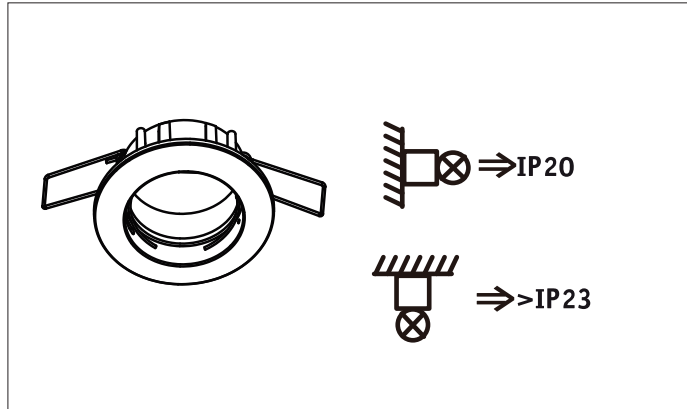

Art.-Nr.: 924.77

(+MA326) PSPU 07/22

3x                      6x

 Preset preset brightness (original preset brightness = max. brightness)	 Max. max. brightness	 brightness to dark	 on 
 Temp. temporary brightness	 Min. min. brightness	 brightness to bright	