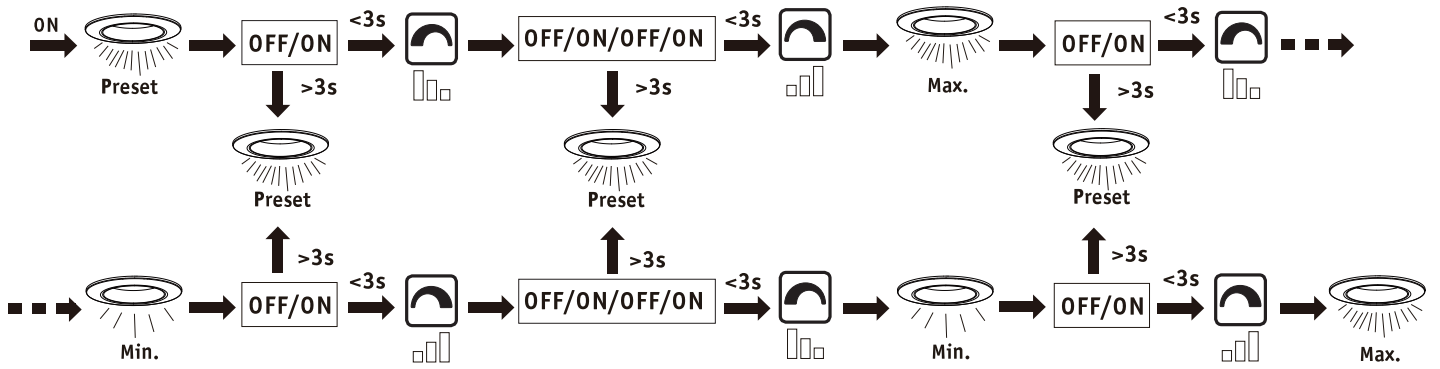

Art.-Nr.: 924.77

(+MA326) PSPU 07/22

3x                      6x

 Preset preset brightness (original preset brightness = max. brightness)	 Max. max. brightness	 brightness to dark	 on 
 Temp. temporary brightness	 Min. min. brightness	 brightness to bright	

• Preset-function •