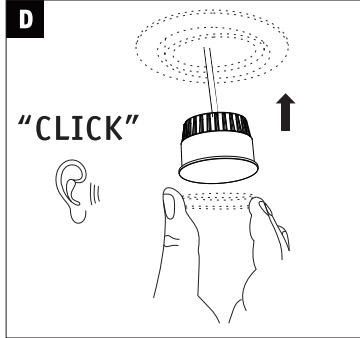

Art.-Nr.: 924.77

(+MA326) PSPU 07/22

3x                      6x

 Preset preset brightness (original preset brightness = max. brightness)	 Max. max. brightness	 brightness to dark	 on 
 Temp. temporary brightness	 Min. min. brightness	 brightness to bright	