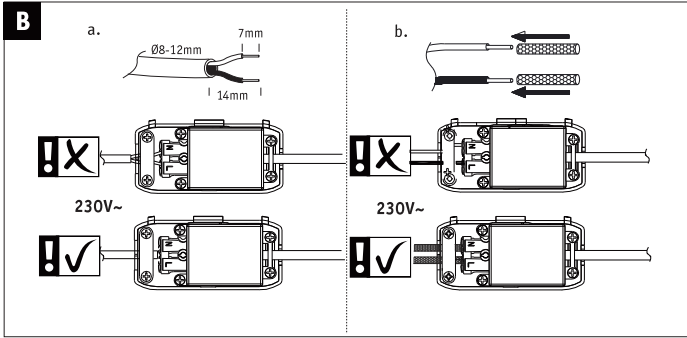

Art.-Nr.: 924.77

(+MA326) PSPU 07/22

3x                      6x

 Preset preset brightness (original preset brightness = max. brightness)	 Max. max. brightness	 brightness to dark	 on 
 Temp. temporary brightness	 Min. min. brightness	 brightness to bright	