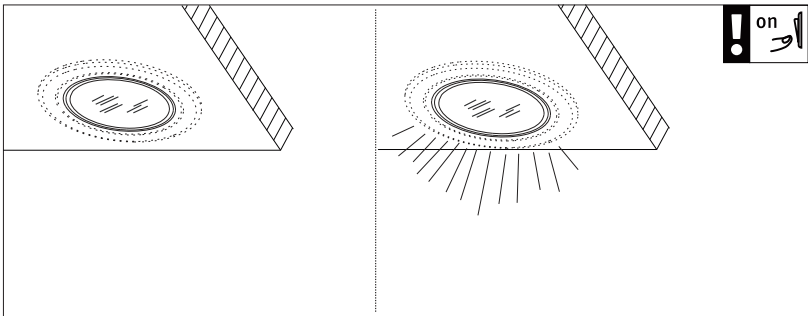

Art.-Nr.: 924.77

(+MA326) PSPU 07/22

3x                      6x

 Preset preset brightness (original preset brightness = max. brightness)	 Max. max. brightness	 brightness to dark	 on 
 Temp. temporary brightness	 Min. min. brightness	 brightness to bright	