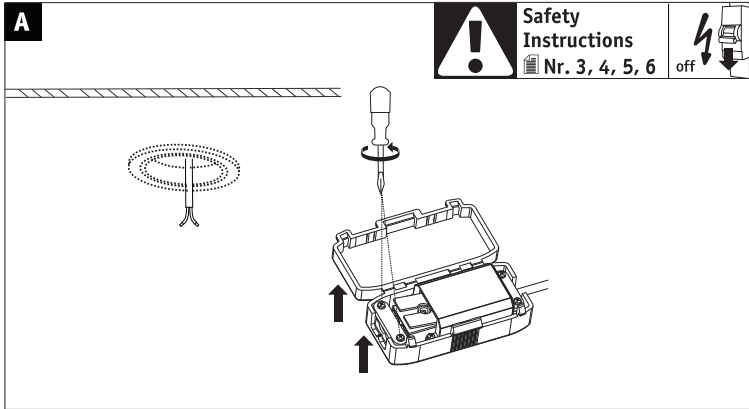

Art.-Nr.: 924.77

(+MA326) PSPU 07/22

3x                      6x

 Preset preset brightness (original preset brightness = max. brightness)	 Max. max. brightness	 brightness to dark	 on 
 Temp. temporary brightness	 Min. min. brightness	 brightness to bright	