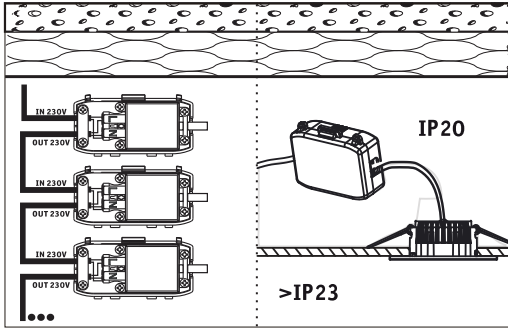

Art.-Nr.: 924.77

(+MA326) PSPU 07/22

3x                      6x

 Preset preset brightness (original preset brightness = max. brightness)	 Max. max. brightness	 brightness to dark	 on 
 Temp. temporary brightness	 Min. min. brightness	 brightness to bright	