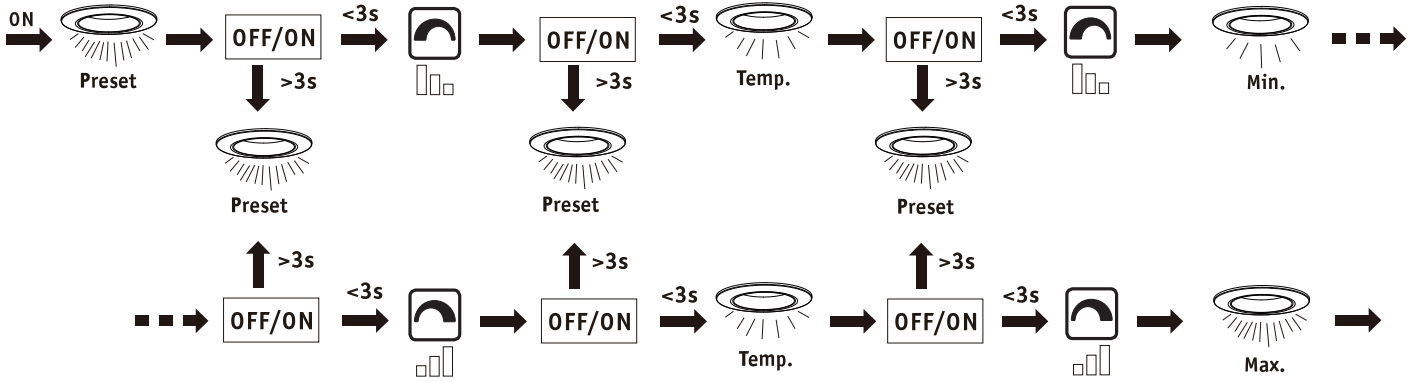

Art.-Nr.: 924.77

(+MA326) PSPU 07/22

3x                      6x

 Preset preset brightness (original preset brightness = max. brightness)	 Max. max. brightness	 brightness to dark	 on 
 Temp. temporary brightness	 Min. min. brightness	 brightness to bright	

• Preset-function •