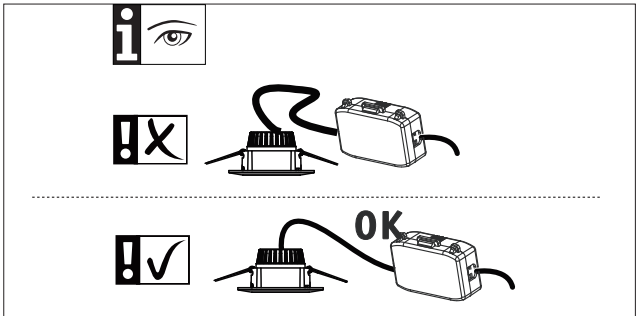

Art.-Nr.: 924.77

(+MA326) PSPU 07/22

3x                      6x

 Preset preset brightness (original preset brightness = max. brightness)	 Max. max. brightness	 brightness to dark	 on 
 Temp. temporary brightness	 Min. min. brightness	 brightness to bright	