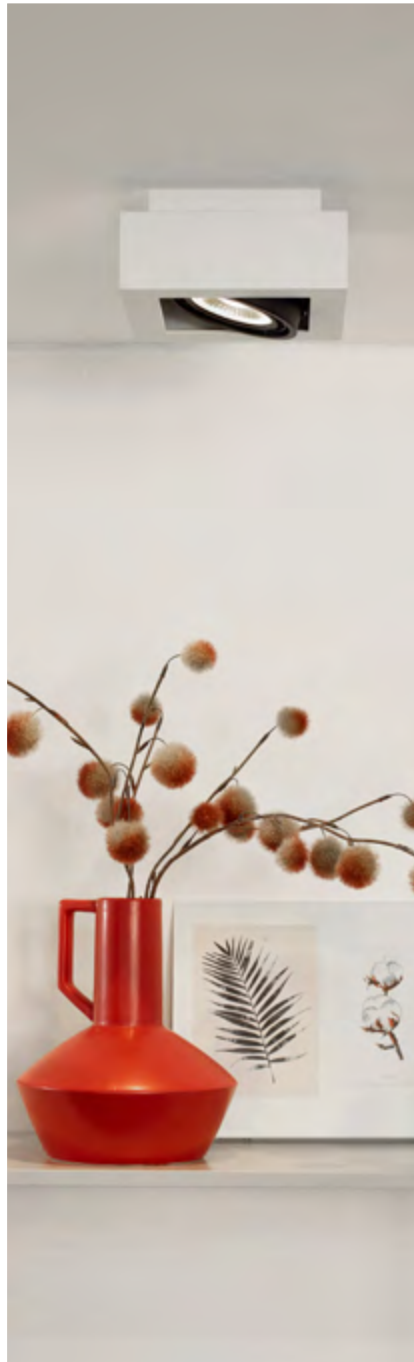

Licht 2024

Home 'n Garden

we light up your business

Leuchten aus Essen

For more than 30 years, KS-Licht has been continuously offering you new and innovative products and luminaire ranges for all aspects of lighting. Here we present an excerpt from our KS lighting range.