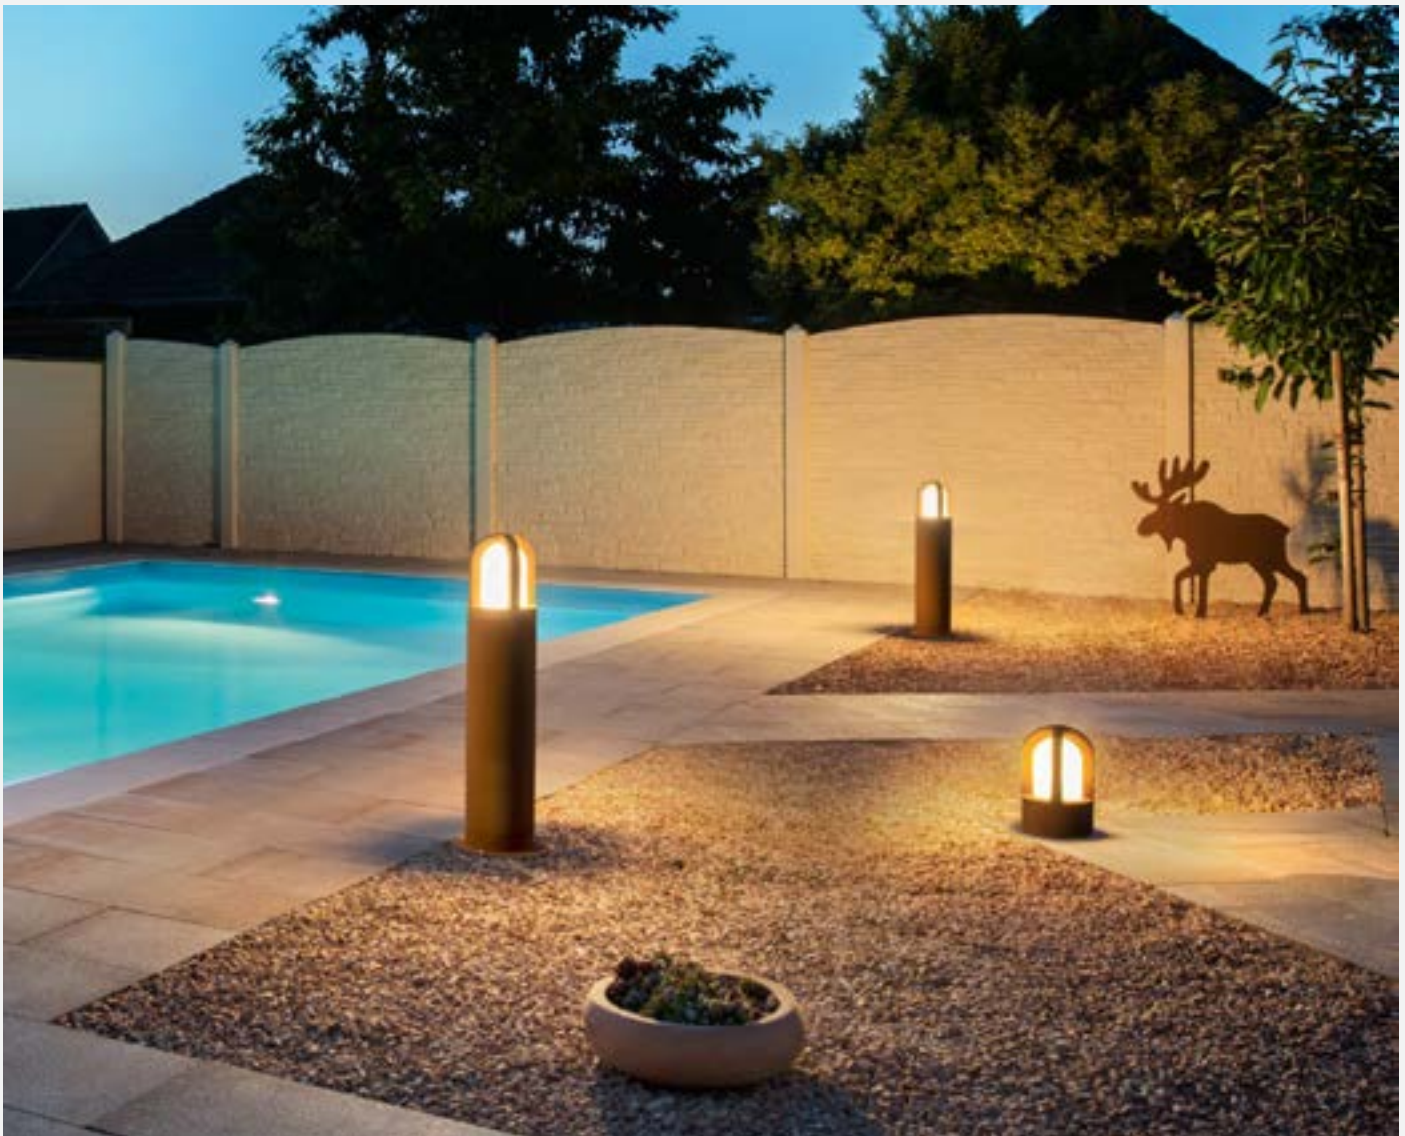

Perfect for creating variable highlights thanks to their striking design and wide-ranging light.

- Gardens
- Terraces
- Socket
- Entry areas
- Driveways

RUSTY® CONE 25/70
Pole
Art.No.: 229432/229430