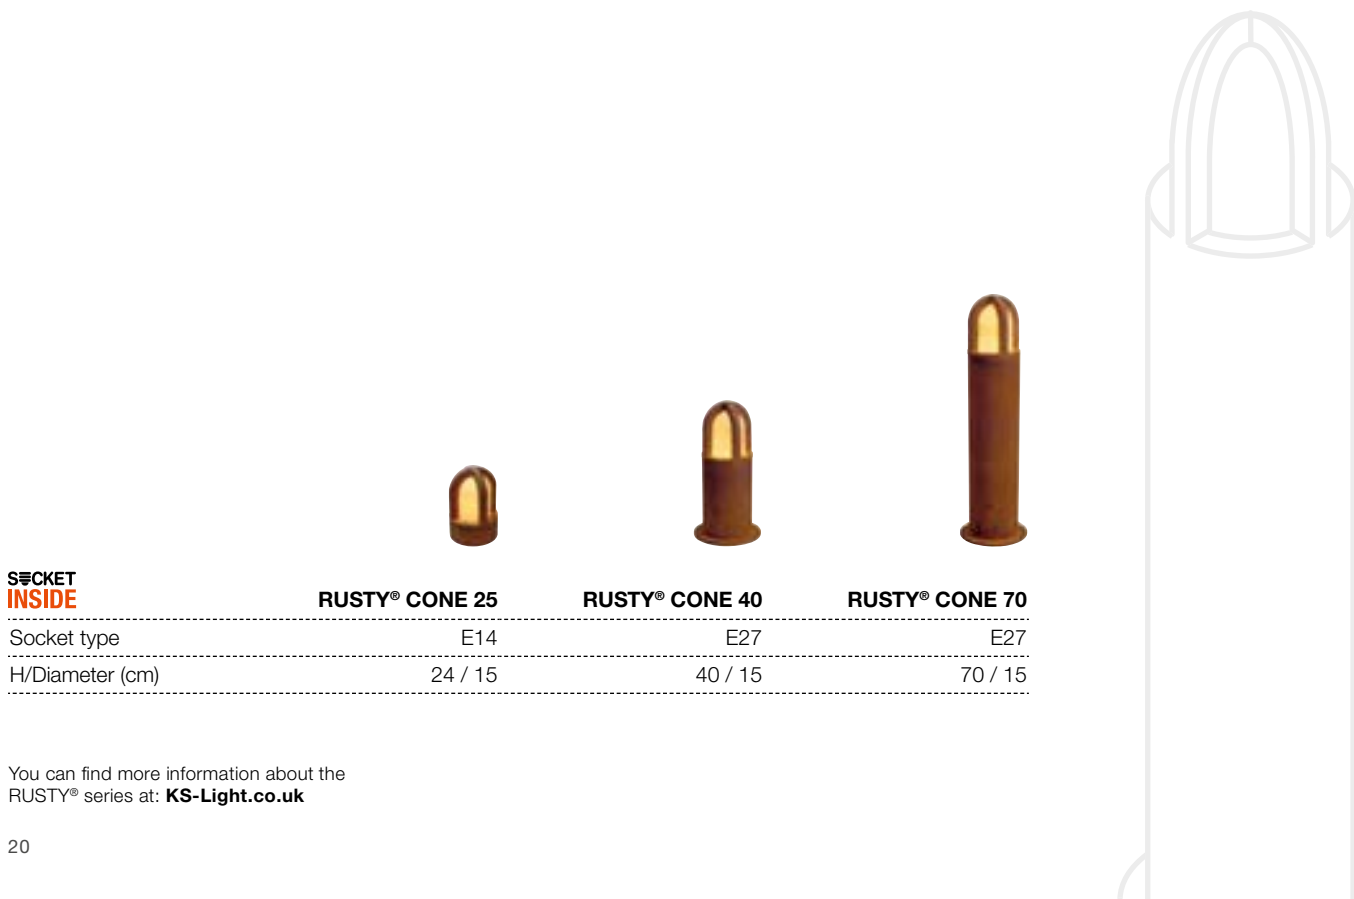

**SOCKET
INSIDE**

	RUSTY® CONE 25	RUSTY® CONE 40	RUSTY® CONE 70
Socket type	E14	E27	E27
H/Diameter (cm)	24 / 15	40 / 15	70 / 15

You can find more information about the RUSTY® series at: KS-Light.co.uk