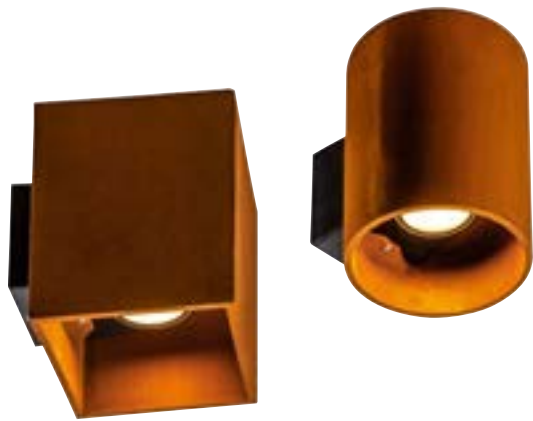

RUSTY® CONE 25/70
Pole
Art.No.: 229432/229430

RUSTY® CONE 40
Pole
Art.No.: 229431

Classic bollard in a nautical style. And you can feel the sea air blowing through your garden: SLV RUSTY® CONE.

Our recommendation
For use as floor lighting.

RUSTY® UP/DOWN WL

In multi-faceted rust-tones, RUSTY® UP/DOWN gives an attractive look to facades. Square or round for a unique look, which harmonises perfectly with the look of red bricks. These lights, which produce an indirect beam, are fitted with energy-efficient and long-lasting COB LEDs. Adjust the light colour (3000K/4000K) with just one click of the CCT switch. Perfect for adapting to use in any context. With a protection rating of IP65, RUSTY® UP/DOWN is perfectly suited to use outdoors.